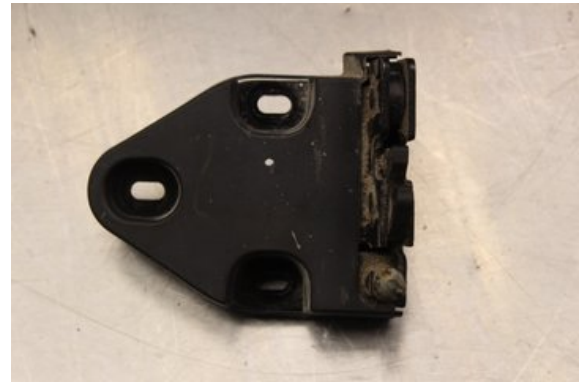

Stock no.:

W560002

200 SEK

Shipping price / Shipping time:

- / 1-3 days

Vimmerby Bildemontering AB

Källnäs 110

59872 Södra Vi

Tel.: 0492-20028

Fax: 0492-20720

www.vimmerbybildemontering.se

Part - Lock case Door lock

Stock no.:	Position:	Quality:	Fits fr./to m.y
W560002		A	-
New code:	Manufacturer:	Manufacturer no.:	Original no.:
-	-	-	-
Description:			
HB Nedre HBÖ			

Vehicle - Opel Vivaro

Chassi no.:	Model year:	Milage:	Fuel:
WOLF7BHBH8V645834	2008	14.364	Diesel
Colour:	Colour code:	Interior:	Interior code:
VIT	-	-	-
Gearbox:	Gearbox no.:	Gearbox ratio:	Group code:
AUTOMAT	-	-	-
Engine:	Engine code:	Manufacturing date:	Registration date:
2.0CDTi/M9R781	93169303	-	2008-04-01
Description:			
2.0CDTI DIESEL SKÅP 114HK 2.0CDTI/M9R781 AUTOMAT 0D			