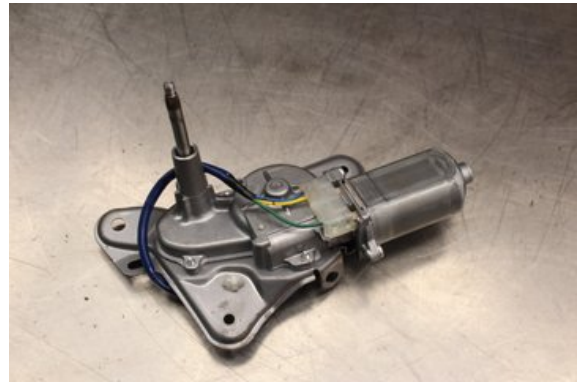

Stock no.:

W553694

300 SEK

Shipping price / Shipping time:

- / 1-3 days

Vimmerby Bildemontering AB

Källenas 110

59872 Södra Vi

Tel.: 0492-20028

Fax: 0492-20720

www.vimmerbybildemontering.se

Part - Wiper motor rear hatch

Stock no.:	Position:	Quality:	Fits fr./to m.y
W553694		A	-
New code:	Manufacturer:	Manufacturer no.:	Original no.:
-	-	8496000311	85130B1020
Description:			
Testad OK			

Vehicle - Subaru Justy

Chassi no.:	Model year:	Milage:	Fuel:
JDAM300F001003374	2008	-	Bensin
Colour:	Colour code:	Interior:	Interior code:
LGRÅ	-	-	-
Gearbox:	Gearbox no.:	Gearbox ratio:	Group code:
5vxl	-	-	-
Engine:	Engine code:	Manufacturing date:	Registration date:
1.0i/1KRFE	-	200708	2008-06-18
Description:			
1.0I 69HK 1.0I/1KRFE 5VXL 5DR CC BENSIN			