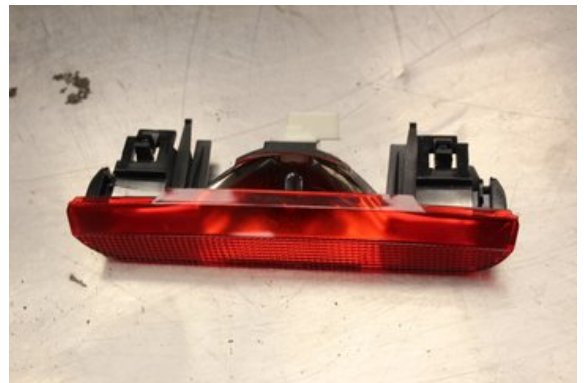

Tel.: 0492-20028

Fax: 0492-20720

www.vimmerbybildemontering.se

Part - Brake light rear window

Stock no.:	Position:	Quality:	Fits fr./to m.y
W553685		A	-
New code:	Manufacturer:	Manufacturer no.:	Original no.:
-	-	-	-
Description:			
Testad OK			

Vehicle - Subaru Justy

Chassi no.:	Model year:	Milage:	Fuel:
JDAM300F001003374	2008	-	Bensin
Colour:	Colour code:	Interior:	Interior code:
LGRÅ	-	-	-
Gearbox:	Gearbox no.:	Gearbox ratio:	Group code:
5vxl	-	-	-
Engine:	Engine code:	Manufacturing date:	Registration date:
1.0i/1KRFE	-	200708	2008-06-18
Description:			
1.0I 69HK 1.0I/1KRFE 5VXL 5DR CC BENSIN			