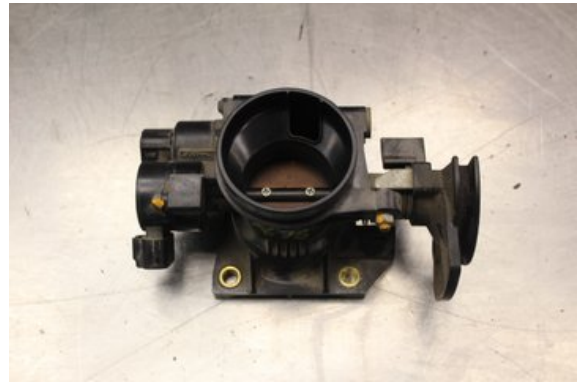

Stock no.:

W553684

600 SEK

Shipping price / Shipping time:

- / 1-3 days

Vimmerby Bildemontering AB

Källnäs 110

59872 Södra Vi

Tel.: 0492-20028

Fax: 0492-20720

www.vimmerbybildemontering.se

Part - Throttle Housing

Stock no.:	Position:	Quality:	Fits fr./to m.y
W553684		A	-
New code:	Manufacturer:	Manufacturer no.:	Original no.:
-	-	B10607K19	-
Description:			
Testad OK			

Vehicle - Subaru Justy

Chassi no.:	Model year:	Milage:	Fuel:
JDAM300F001003374	2008	-	Bensin
Colour:	Colour code:	Interior:	Interior code:
LGRÅ	-	-	-
Gearbox:	Gearbox no.:	Gearbox ratio:	Group code:
5vxl	-	-	-
Engine:	Engine code:	Manufacturing date:	Registration date:
1.0i/1KRFE	-	200708	2008-06-18
Description:			
1.0I 69HK 1.0I/1KRFE 5VXL 5DR CC BENSIN			