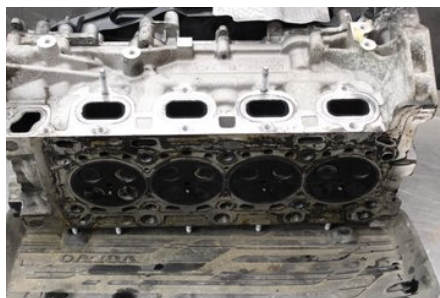

Tel.: 0492-20028

Fax: 0492-20720

www.vimmerbybildemontering.se

Part - Cylinder Head Diesel

Stock no.:	Position:	Quality:	Fits fr./to m.y
W536947		A	-
New code:	Manufacturer:	Manufacturer no.:	Original no.:
-	-	110412453R	8201705467
Description:			
TESTAD OK			

Vehicle - Renault Megane

Chassi no.:	Model year:	Milage:	Fuel:
VF1KZNA0650252036	2014	10.205	Diesel
Colour:	Colour code:	Interior:	Interior code:
VIT	-	-	-
Gearbox:	Gearbox no.:	Gearbox ratio:	Group code:
6vxl/ND4011	32010421R	-	-
Engine:	Engine code:	Manufacturing date:	Registration date:
1,6DCi/R9M402	8201521850	201402	2014-02-21
Description:			
1.6DCI DIESEL KOMBI 131HK 1,6DCI/R9M402 6VXL/ND4011			