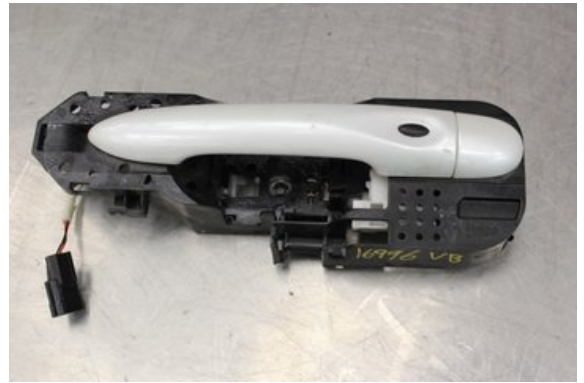

### Part - Handle exterior

Stock no.:	Position:	Quality:	Fits fr./to m.y
W536900	Left	A	-
New code:	Manufacturer:	Manufacturer no.:	Original no.:
-	-	-	806070032R
Description:			
V.bak TESTAD OK V.bak			