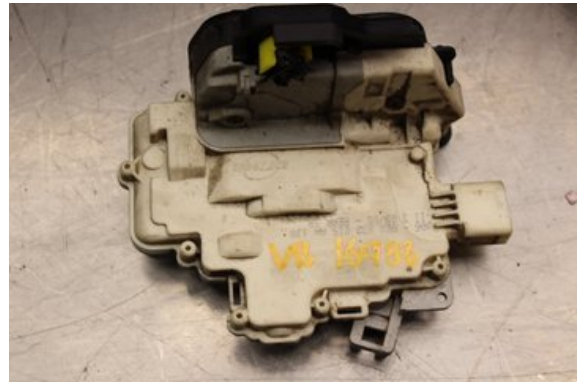

Stock no.:

W535402

300 SEK

Shipping price / Shipping time:

- / 1-3 days

Vimmerby Bildemontering AB

Källnäs 110

59872 Södra Vi

Tel.: 0492-20028

Fax: 0492-20720

www.vimmerbybildemontering.se

Part - Lock case Door lock

Stock no.:	Position:	Quality:	Fits fr./to m.y
W535402		A	-
New code:	Manufacturer:	Manufacturer no.:	Original no.:
-	-	-	-
Description:			
V.bak TESTAD OK V.bak			

Vehicle - Audi A4, S4

Chassi no.:	Model year:	Milage:	Fuel:
WAUZZZ8E55A512496	2005	-	Diesel
Colour:	Colour code:	Interior:	Interior code:
MGRÅ	-	-	-
Gearbox:	Gearbox no.:	Gearbox ratio:	Group code:
AUTOMAT	09L300035EX	-	-
Engine:	Engine code:	Manufacturing date:	Registration date:
3,0TDi/BKN	059100033D	-	2011-07-22
Description:			
3.0TDI DIESEL QUATTRO 204HK 3,0TDI/BKN AUTOMAT 5DR			