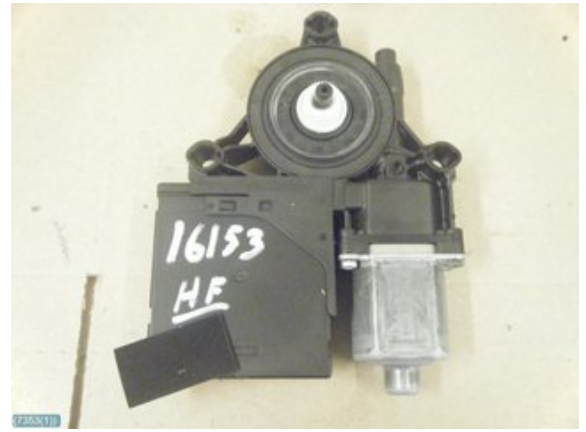

Stock no.:

W7353

450 SEK

Shipping price / Shipping time:

- / 1-3 days

US Ericsson Motor AB

Smörhøga 1

34255 Grimslöv

Tel.: 0470-66601

Fax:

www.bildelslagret.nu

Part - Window regulator engine

Stock no.:	Position:	Quality:	Fits fr./to m.y
W7353		A	-
New code:	Manufacturer:	Manufacturer no.:	Original no.:
-	-	-	3AA 959 701 A
Description:			
höger fram			

Vehicle - VW Passat

Chassi no.:	Model year:	Milage:	Fuel:
WVWZZZ3CZAE204065	2010	14.415	Bensin
Colour:	Colour code:	Interior:	Interior code:
SILVER	8E / A7W	svart tyg	WN
Gearbox:	Gearbox no.:	Gearbox ratio:	Group code:
-	MLD	-	-
Engine:	Engine code:	Manufacturing date:	Registration date:
-	CDGA	201009	20101018
Description:			
5D KOMBI 1,4TSI AUT (DSG)			