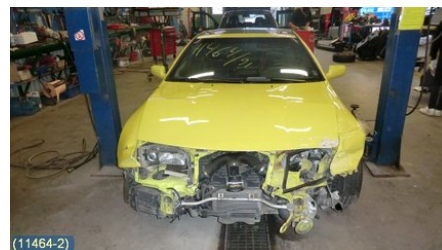

Tel.: 019-450690

Fax: 019-450692

www.svenskbilatervinning.se

Part - Steering stem bearing house

Stock no.:	Position:	Quality:	Fits fr./to m.y
W34339	Right front	A	-
New code:	Manufacturer:	Manufacturer no.:	Original no.:
-	-	ALUMINIUM	-
Description:			
INK NAV			

Vehicle - Nissan 240ZX, 280ZX, 300ZX

Chassi no.:	Model year:	Milage:	Fuel:
ORGZ32U0002916	1991	18.255	Bensin
Colour:	Colour code:	Interior:	Interior code:
GUL	EH7	SVART SKINN	G
Gearbox:	Gearbox no.:	Gearbox ratio:	Group code:
5VXL	-	-	-
Engine:	Engine code:	Manufacturing date:	Registration date:
3,0T (208KW)	VG30DETT (KOMP 8-9 BAR) -	-	19960529
Description:			
2DCOUPÉ TARGA 3,0 5VXLSERVO ABS ACC C-LÅS			