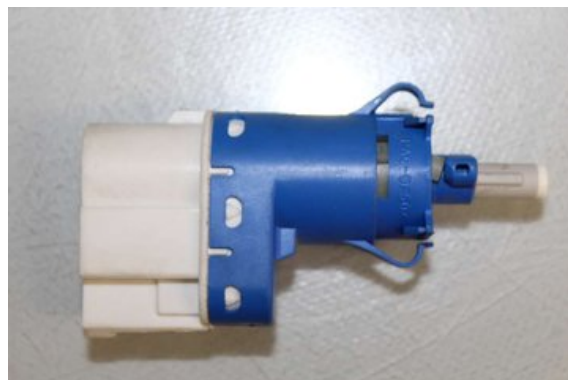

Tel.: 0929-70000

Fax:

s://www.nbd.se

Part - Brake light contact

Stock no.:	Position:	Quality:	Fits fr./to m.y
W711824		A	-
New code:	Manufacturer:	Manufacturer no.:	Original no.:
-	-	-	30773936
Description:			
Diagnos bromsar			

Vehicle - Volvo XC60

Chassi no.:	Model year:	Milage:	Fuel:
YV1DZ8756D2454417	2013	4.768	Diesel
Colour:	Colour code:	Interior:	Interior code:
VIT	614	GRÅ SKINN MAN.JUST R-RESIGN	GM0U
Gearbox:	Gearbox no.:	Gearbox ratio:	Group code:
AUTOMAT 4WD	TF-80SC 1285176	-	-
Engine:	Engine code:	Manufacturing date:	Registration date:
D4 2,4D 163HK	D5244T17	201303	20130403
Description:			
XC60 D4 R-DESIGN AUTMOMENTUM D4 2,4D 163HK AUTOMAT			