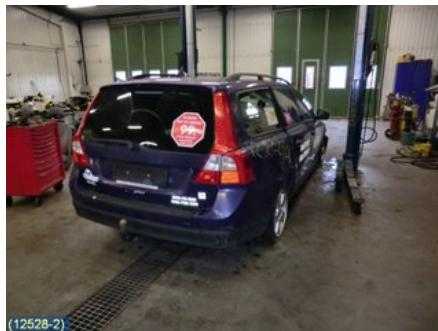

Tel.: 019-450690

Fax: 019-450692

www.svenskbilatervinning.se

Part - 4D Lift pane

| | | | |
|--------------|---------------|-------------------|-----------------|
| Stock no.: | Position: | Quality: | Fits fr./to m.y |
| W128882 | Right rear | A* | - |
| | | - | |
| New code: | Manufacturer: | Manufacturer no.: | Original no.: |
| | - | GRÖNTONAD | - |
| Description: | | | |
| - | | | |

Vehicle - Volvo V70

| | | | |
|---|--------------|---------------------|--------------------|
| Chassi no.: | Model year: | Milage: | Fuel: |
| YV1BW694081022284 | 2008 | 24.531 | Diesel |
| Colour: | Colour code: | Interior: | Interior code: |
| L-GRÅ | 426 | M-GRÅ | M-GRÅ |
| Gearbox: | Gearbox no.: | Gearbox ratio: | Group code: |
| AUT | AUT | - | - |
| Engine: | Engine code: | Manufacturing date: | Registration date: |
| 2,4D (120KW) | D5244T5 | 200711 | 20080107 |
| Description: | | | |
| 5DCBI 2,4D AUT ABS TRACSFÄRDDAT,FARTHÅLL,DRAGKROK | | | |