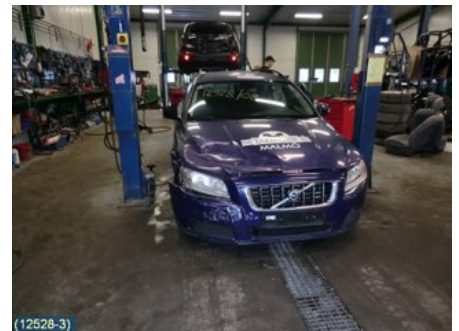

Vehicle - Volvo V70

Chassi no.:	Model year:	Milage:	Fuel:
YV1BW694081022284	2008	24.531	Diesel
Colour:	Colour code:	Interior:	Interior code:
L-GRÅ	426	M-GRÅ	M-GRÅ
Gearbox:	Gearbox no.:	Gearbox ratio:	Group code:
AUT	AUT	-	-
Engine:	Engine code:	Manufacturing date:	Registration date:
2,4D (120KW)	D5244T5	200711	20080107
Description:			
5DCBI 2,4D AUT ABS TRACSFÄRDDAT,FARTHÅLL,DRAGKROK