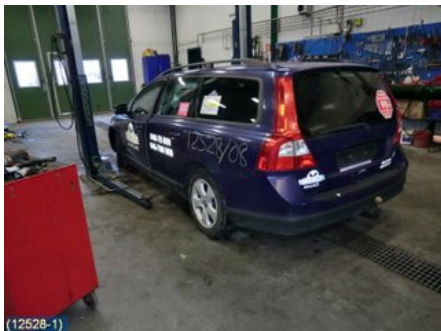

Vehicle - Volvo V70

Chassi no.:	Model year:	Milage:	Fuel:
YV1BW694081022284	2008	24.531	Diesel
Colour:	Colour code:	Interior:	Interior code:
L-GRÅ	426	M-GRÅ	M-GRÅ
Gearbox:	Gearbox no.:	Gearbox ratio:	Group code:
AUT	AUT	-	-
Engine:	Engine code:	Manufacturing date:	Registration date:
2,4D (120KW)	D5244T5	200711	20080107
Description:			
5DCBI 2,4D AUT ABS TRACSFÄRDDAT,FARTHÅLL,DRAGKROK