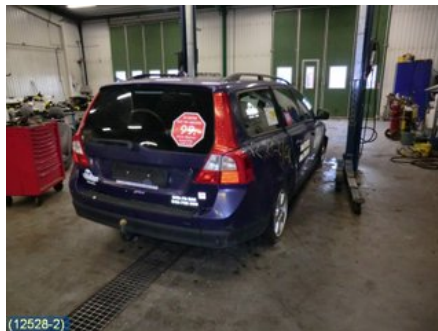

Stock no.:

W128881

400 SEK

Shipping price / Shipping time:

- / 1-3 days

Svensk Bilåtervinning AB

Industrivägen 8

71531 Odensbacken

Tel.: 019-450690

Fax: 019-450692

www.svenskbilatervinning.se

(128881(1))

Part - 4D Lift pane

Stock no.:	Position:	Quality:	Fits fr./to m.y
W128881	Left rear	A*	-
		-	
New code:	Manufacturer:	Manufacturer no.:	Original no.:
	-	GRÖNTONAD	-
Description:			
-			

Vehicle - Volvo V70

Chassi no.:	Model year:	Milage:	Fuel:
YV1BW694081022284	2008	24.531	Diesel
Colour:	Colour code:	Interior:	Interior code:
L-GRÅ	426	M-GRÅ	M-GRÅ
Gearbox:	Gearbox no.:	Gearbox ratio:	Group code:
AUT	AUT	-	-
Engine:	Engine code:	Manufacturing date:	Registration date:
2,4D (120KW)	D5244T5	200711	20080107

Description:
5DCBI 2,4D AUT ABS TRACSFÄRDDAT,FARTHÅLL,DRAGKROK

(12528-1)

(12528-2)

(12528-3)

Direct link: <http://www.bildelsbasen.se/170-W128881.html>