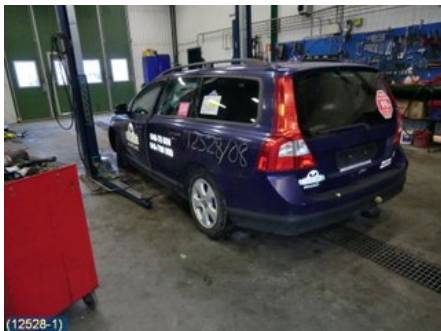

Stock no.:

W128881

400 SEK

Shipping price / Shipping time:

- / 1-3 days

Svensk Bilåtervinning AB

Industrivägen 8

71531 Odensbacken

Tel.: 019-450690

Fax: 019-450692

www.svenskbilatervinning.se

(128881(1))

Part - 4D Lift pane

Stock no.:	Position:	Quality:	Fits fr./to m.y
W128881	Left rear	A*	-
		-	
New code:	Manufacturer:	Manufacturer no.:	Original no.:
	-	GRÖNTONAD	-
Description:			
-			

Vehicle - Volvo V70

Chassi no.:	Model year:	Milage:	Fuel:
YV1BW694081022284	2008	24.531	Diesel
Colour:	Colour code:	Interior:	Interior code:
L-GRÅ	426	M-GRÅ	M-GRÅ
Gearbox:	Gearbox no.:	Gearbox ratio:	Group code:
AUT	AUT	-	-
Engine:	Engine code:	Manufacturing date:	Registration date:
2,4D (120KW)	D5244T5	200711	20080107

Description:
5DCBI 2,4D AUT ABS TRACSFÄRDDAT,FARTHÅLL,DRAGKROK

(12528-1)

(12528-2)

(12528-3)

Direct link: <http://www.bildelsbasen.se/170-W128881.html>