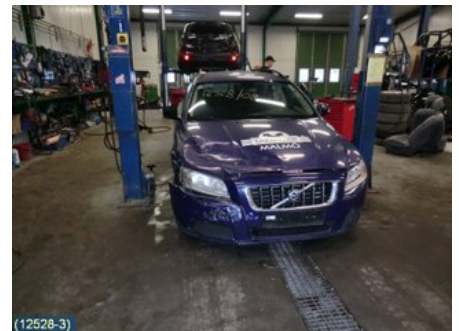

(12528-3)

Direct link: <http://www.bildelsbasen.se/170-W128881.html>