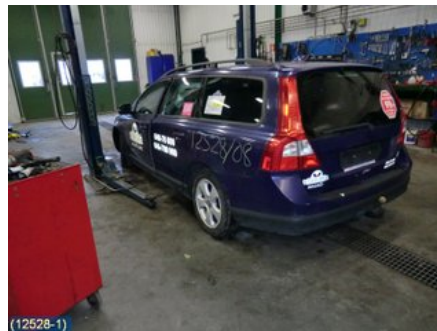

Vehicle - Volvo V70

Chassi no.:	Model year:	Milage:	Fuel:
YV1BW694081022284	2008	24.531	Diesel
Colour:	Colour code:	Interior:	Interior code:
L-GRÅ	426	M-GRÅ	M-GRÅ
Gearbox:	Gearbox no.:	Gearbox ratio:	Group code:
AUT	AUT	-	-
Engine:	Engine code:	Manufacturing date:	Registration date:
2,4D (120KW)	D5244T5	200711	20080107
Description:			
5DCBI 2,4D AUT ABS TRACSFÄRDDAT,FARTHÅLL,DRAGKROK			