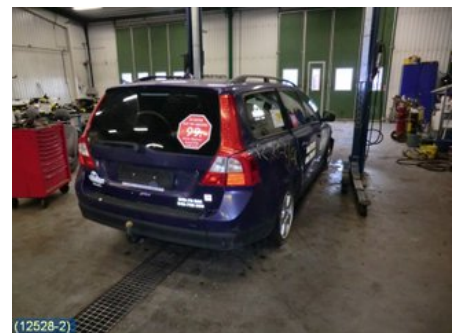

Vehicle - Volvo V70

Chassi no.:	Model year:	Milage:	Fuel:
YV1BW694081022284	2008	24.531	Diesel
Colour:	Colour code:	Interior:	Interior code:
L-GRÅ	426	M-GRÅ	M-GRÅ
Gearbox:	Gearbox no.:	Gearbox ratio:	Group code:
AUT	AUT	-	-
Engine:	Engine code:	Manufacturing date:	Registration date:
2,4D (120KW)	D5244T5	200711	20080107
Description:			
5DCBI 2,4D AUT ABS TRACSFÄRDDAT,FARTHÅLL,DRAGKROK