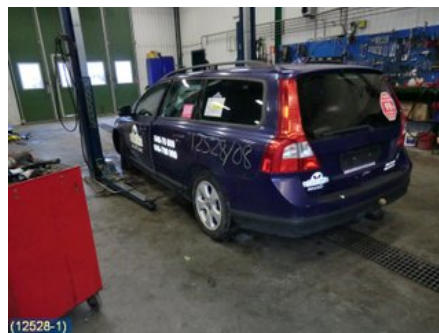

Vehicle - Volvo V70

Chassi no.:	Model year:	Milage:	Fuel:
YV1BW694081022284	2008	24.531	Diesel
Colour:	Colour code:	Interior:	Interior code:
L-GRÅ	426	M-GRÅ	M-GRÅ
Gearbox:	Gearbox no.:	Gearbox ratio:	Group code:
AUT	AUT	-	-
Engine:	Engine code:	Manufacturing date:	Registration date:
2,4D (120KW)	D5244T5	200711	20080107
Description:			
5DCBI 2,4D AUT ABS TRACSFÄRDDAT,FARTHÅLL,DRAGKROK