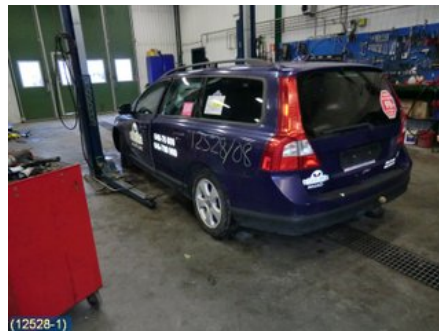

Vehicle - Volvo V70

Chassi no.:	Model year:	Milage:	Fuel:
YV1BW694081022284	2008	24.531	Diesel
Colour:	Colour code:	Interior:	Interior code:
L-GRÅ	426	M-GRÅ	M-GRÅ
Gearbox:	Gearbox no.:	Gearbox ratio:	Group code:
AUT	AUT	-	-
Engine:	Engine code:	Manufacturing date:	Registration date:
2,4D (120KW)	D5244T5	200711	20080107

Description:
5DCBI 2,4D AUT ABS TRACSFÄRDDAT,FARTHÅLL,DRAGKROK