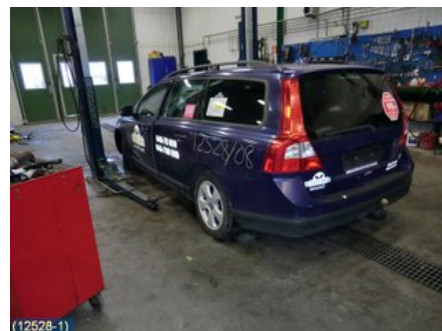

Tel.: 019-450690

Fax: 019-450692

www.svenskbilatervinning.se

Part - Other Electricity details

Stock no.:	Position:	Quality:	Fits fr./to m.y
W29917		A	-
New code:	Manufacturer:	Manufacturer no.:	Original no.:
	SIEMENS	S180036007/E VDO	30797900
Description:			
3 STIFT			

Vehicle - Volvo V70

Chassi no.:	Model year:	Milage:	Fuel:
YV1BW694081022284	2008	24.531	Diesel
Colour:	Colour code:	Interior:	Interior code:
L-GRÅ	426	M-GRÅ	M-GRÅ
Gearbox:	Gearbox no.:	Gearbox ratio:	Group code:
AUT	AUT	-	-
Engine:	Engine code:	Manufacturing date:	Registration date:
2,4D (120KW)	D5244T5	200711	20080107
Description:			
5DCBI 2,4D AUT ABS TRACSFÄRDDAT,FARTHÅLL,DRAGKROK			