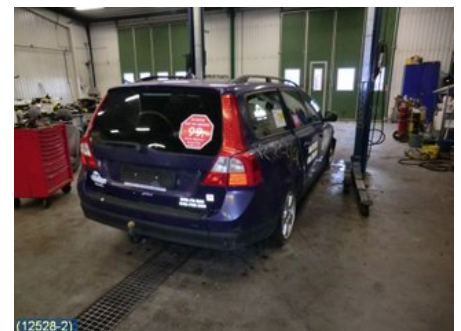

Tel.: 019-450690

Fax: 019-450692

www.svenskbilatervinning.se

Part - Electric lift Switches

| | | | |
|--|---------------|-------------------|-----------------|
| Stock no.: | Position: | Quality: | Fits fr./to m.y |
| W128777 | Right front | A | - |
| New code: | Manufacturer: | Manufacturer no.: | Original no.: |
| | - | 03453310 LK | 30773272 |
| Description: HÖGER FRAM, 1 KNAPP, 5 STIFT | | | |

Vehicle - Volvo V70

| | | | |
|---|--------------|---------------------|--------------------|
| Chassi no.: | Model year: | Milage: | Fuel: |
| YV1BW694081022284 | 2008 | 24.531 | Diesel |
| Colour: | Colour code: | Interior: | Interior code: |
| L-GRÅ | 426 | M-GRÅ | M-GRÅ |
| Gearbox: | Gearbox no.: | Gearbox ratio: | Group code: |
| AUT | AUT | - | - |
| Engine: | Engine code: | Manufacturing date: | Registration date: |
| 2,4D (120KW) | D5244T5 | 200711 | 20080107 |
| Description: 5DCBI 2,4D AUT ABS TRACSFÄRDDAT,FARTHÅLL,DRAGKROK | | | |