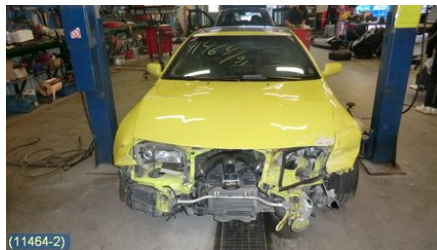

Vehicle - Nissan 240ZX, 280ZX, 300ZX

Chassi no.:	Model year:	Milage:	Fuel:
ORGZ32U0002916	1991	18.255	Bensin
Colour:	Colour code:	Interior:	Interior code:
GUL	EH7	SVART SKINN	G
Gearbox:	Gearbox no.:	Gearbox ratio:	Group code:
5VXL	-	-	-
Engine:	Engine code:	Manufacturing date:	Registration date:
3,0T (208KW)	VG30DETT (KOMP 8-9 BAR) -		19960529

Description:
2DCOUPÉ TARGA 3,0 5VXLSERVO ABS ACC C-LÅS