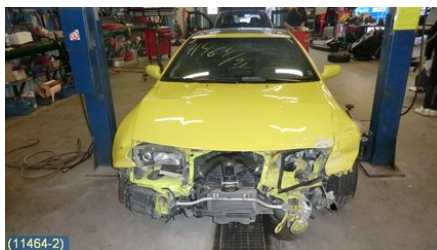

Vehicle - Nissan 240ZX, 280ZX, 300ZX

Chassi no.:	Model year:	Milage:	Fuel:
ORGZ32U0002916	1991	18.255	Bensin
Colour:	Colour code:	Interior:	Interior code:
GUL	EH7	SVART SKINN	G
Gearbox:	Gearbox no.:	Gearbox ratio:	Group code:
5VXL	-	-	-
Engine:	Engine code:	Manufacturing date:	Registration date:
3,0T (208KW)	VG30DETT (KOMP 8-9 BAR) -	-	19960529
Description:	2DCOUCPE TARGA 3,0 5VXLSERVO ABS ACC C-LÅS