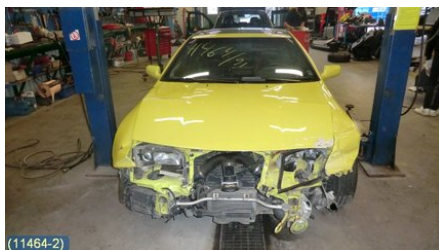

Tel.: 019-450690

Fax: 019-450692

www.svenskbilatervinning.se

Part - Trailing link rear

Stock no.:	Position:	Quality:	Fits fr./to m.y
W74920	Left rear upper	A	-
New code:	Manufacturer:	Manufacturer no.:	Original no.:
-	-	BAKRE	-
Description:	-		

Vehicle - Nissan 240ZX, 280ZX, 300ZX

Chassi no.:	Model year:	Milage:	Fuel:
ORGZ32U0002916	1991	18.255	Bensin
Colour:	Colour code:	Interior:	Interior code:
GUL	EH7	SVART SKINN	G
Gearbox:	Gearbox no.:	Gearbox ratio:	Group code:
5VXL	-	-	-
Engine:	Engine code:	Manufacturing date:	Registration date:
3,0T (208KW)	VG30DETT (KOMP 8-9 BAR) -	-	19960529
Description:	2DCOUPÉ TARGA 3,0 5VXLSERVO ABS ACC C-LÅS		