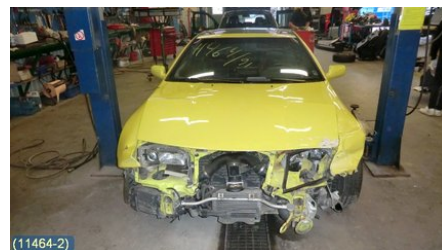

Tel.: 019-450690

Fax: 019-450692

www.svenskbilatervinning.se

Part - Steering stem bearing house

Stock no.:	Position:	Quality:	Fits fr./to m.y
W27677	Left front	A	-
New code:	Manufacturer:	Manufacturer no.:	Original no.:
-	-	ALUMINIUM	-
Description:			
INK NAV			

Vehicle - Nissan 240ZX, 280ZX, 300ZX

Chassi no.:	Model year:	Milage:	Fuel:
ORGZ32U0002916	1991	18.255	Bensin
Colour:	Colour code:	Interior:	Interior code:
GUL	EH7	SVART SKINN	G
Gearbox:	Gearbox no.:	Gearbox ratio:	Group code:
5VXL	-	-	-
Engine:	Engine code:	Manufacturing date:	Registration date:
3,0T (208KW)	VG30DETT (KOMP 8-9 BAR)	-	19960529
Description:			
2DCOUPÉ TARGA 3,0 5VXLSERVO ABS ACC C-LÅS			