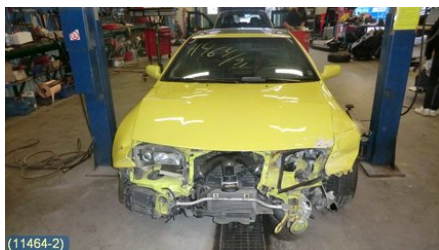

Vehicle - Nissan 240ZX, 280ZX, 300ZX

Chassi no.:	Model year:	Milage:	Fuel:
ORGZ32U0002916	1991	18.255	Bensin
Colour:	Colour code:	Interior:	Interior code:
GUL	EH7	SVART SKINN	G
Gearbox:	Gearbox no.:	Gearbox ratio:	Group code:
5VXL	-	-	-
Engine:	Engine code:	Manufacturing date:	Registration date:
3,0T (208KW)	VG30DETT (KOMP 8-9 BAR) -		19960529
Description:			
2DCOUPÉ TARGA 3,0 5VXLSERVO ABS ACC C-LÅS