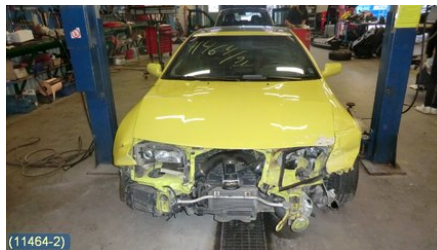

Tel.: 019-450690

Fax: 019-450692

www.svenskbilatervinning.se

Part - Sensor AC inner temperature

Stock no.:	Position:	Quality:	Fits fr./to m.y
W113351		A	-
New code:	Manufacturer:	Manufacturer no.:	Original no.:
	-	-	-
Description:			
4 STIFT, MONT I INNERTAK			

Vehicle - Nissan 240ZX, 280ZX, 300ZX

Chassi no.:	Model year:	Milage:	Fuel:
ORGZ32U0002916	1991	18.255	Bensin
Colour:	Colour code:	Interior:	Interior code:
GUL	EH7	SVART SKINN	G
Gearbox:	Gearbox no.:	Gearbox ratio:	Group code:
5VXL	-	-	-
Engine:	Engine code:	Manufacturing date:	Registration date:
3,0T (208KW)	VG30DETT (KOMP 8-9 BAR) -		19960529
Description:			
2DCOUPÉ TARGA 3,0 5VXLSERVO ABS ACC C-LÅS			