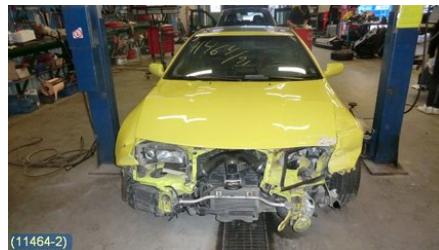

Vehicle - Nissan 240ZX, 280ZX, 300ZX

Chassi no.:	Model year:	Milage:	Fuel:
ORGZ32U0002916	1991	18.255	Bensin
Colour:	Colour code:	Interior:	Interior code:
GUL	EH7	SVART SKINN	G
Gearbox:	Gearbox no.:	Gearbox ratio:	Group code:
5VXL	-	-	-
Engine:	Engine code:	Manufacturing date:	Registration date:
3,0T (208KW)	VG30DETT (KOMP 8-9 BAR) -		19960529
Description:			
2DCOUPÉ TARGA 3,0 5VXLSERVO ABS ACC C-LÅS			