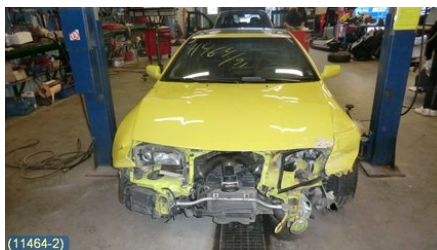

Vehicle - Nissan 240ZX, 280ZX, 300ZX

Chassi no.:	Model year:	Milage:	Fuel:
ORGZ32U0002916	1991	18.255	Bensin
Colour:	Colour code:	Interior:	Interior code:
GUL	EH7	SVART SKINN	G
Gearbox:	Gearbox no.:	Gearbox ratio:	Group code:
5VXL	-	-	-
Engine:	Engine code:	Manufacturing date:	Registration date:
3,0T (208KW)	VG30DETT (KOMP 8-9 BAR) -		19960529
Description:	2DCOUPÉ TARGA 3,0 5VXLSERVO ABS ACC C-LÅS