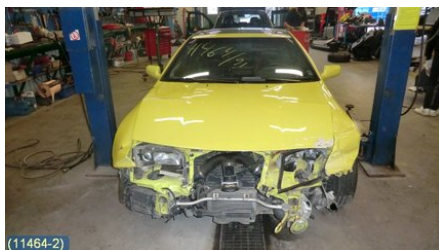

Tel.: 019-450690

Fax: 019-450692

www.svenskbilatervinning.se

Part - Other relay

Stock no.:	Position:	Quality:	Fits fr./to m.y
W113327		A	-
New code:	Manufacturer:	Manufacturer no.:	Original no.:
	-	-	-
Description:			
SUMMER, 2 STIFT			

Vehicle - Nissan 240ZX, 280ZX, 300ZX

Chassi no.:	Model year:	Milage:	Fuel:
ORGZ32U0002916	1991	18.255	Bensin
Colour:	Colour code:	Interior:	Interior code:
GUL	EH7	SVART SKINN	G
Gearbox:	Gearbox no.:	Gearbox ratio:	Group code:
5VXL	-	-	-
Engine:	Engine code:	Manufacturing date:	Registration date:
3,0T (208KW)	VG30DETT (KOMP 8-9 BAR) -		19960529
Description:			
2DCOUPÉ TARGA 3,0 5VXLSERVO ABS ACC C-LÅS			