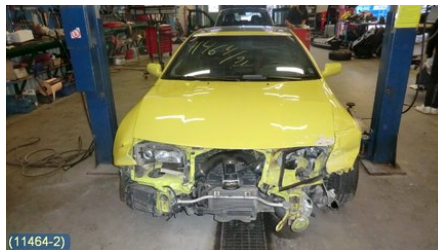

Tel.: 019-450690

Fax: 019-450692

www.svenskbilatervinning.se

Part - Other relay

Stock no.:	Position:	Quality:	Fits fr./to m.y
W113323		A	-
New code:	Manufacturer:	Manufacturer no.:	Original no.:
	JIDECO	JIDECO	-
Description:			
7 STIFT, MONT UNDER VÄ INNERSKÄRM			

Vehicle - Nissan 240ZX, 280ZX, 300ZX

Chassi no.:	Model year:	Milage:	Fuel:
ORGZ32U0002916	1991	18.255	Bensin
Colour:	Colour code:	Interior:	Interior code:
GUL	EH7	SVART SKINN	G
Gearbox:	Gearbox no.:	Gearbox ratio:	Group code:
5VXL	-	-	-
Engine:	Engine code:	Manufacturing date:	Registration date:
3,0T (208KW)	VG30DETT (KOMP 8-9 BAR) -		19960529
Description:			
2DCOUPÉ TARGA 3,0 5VXLSERVO ABS ACC C-LÅS			