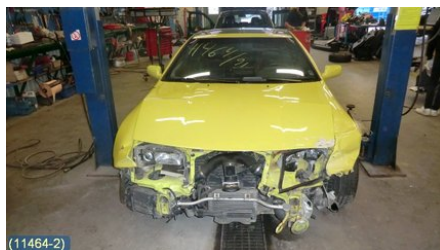

Tel.: 019-450690

Fax: 019-450692

www.svenskbilatervinning.se

Part - Vacuum valve

Stock no.:	Position:	Quality:	Fits fr./to m.y
W113304		A	-
New code:	Manufacturer:	Manufacturer no.:	Original no.:
	HITACHI	AESA123- HITACHI	-
Description:	2 STIFT, 3 SLANGANSLUTNINGAR		

Vehicle - Nissan 240ZX, 280ZX, 300ZX

Chassi no.:	Model year:	Milage:	Fuel:
ORGZ32U0002916	1991	18.255	Bensin
Colour:	Colour code:	Interior:	Interior code:
GUL	EH7	SVART SKINN	G
Gearbox:	Gearbox no.:	Gearbox ratio:	Group code:
5VXL	-	-	-
Engine:	Engine code:	Manufacturing date:	Registration date:
3,0T (208KW)	VG30DETT (KOMP 8-9 BAR) -		19960529
Description:	2DCOUPÉ TARGA 3,0 5VXLSERVO ABS ACC C-LÅS		