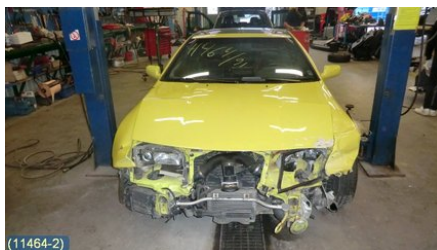

Tel.: 019-450690

Fax: 019-450692

www.svenskbilatervinning.se

Part - Electric lift Switches

Stock no.:	Position:	Quality:	Fits fr./to m.y
W113303	Right	M	-
New code:	Manufacturer:	Manufacturer no.:	Original no.:
	ALPS	050S ALPS	-
Description: HÖGER, 1 KNAPP, 5 STIFT, TESTAD OK			

Vehicle - Nissan 240ZX, 280ZX, 300ZX

Chassi no.:	Model year:	Milage:	Fuel:
ORGZ32U0002916	1991	18.255	Bensin
Colour:	Colour code:	Interior:	Interior code:
GUL	EH7	SVART SKINN	G
Gearbox:	Gearbox no.:	Gearbox ratio:	Group code:
5VXL	-	-	-
Engine:	Engine code:	Manufacturing date:	Registration date:
3,0T (208KW)	VG30DETT (KOMP 8-9 BAR) -		19960529
Description: 2DCOUPÉ TARGA 3,0 5VXLSERVO ABS ACC C-LÅS			