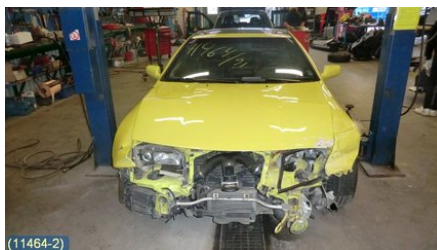

Vehicle - Nissan 240ZX, 280ZX, 300ZX

Chassi no.:	Model year:	Milage:	Fuel:
ORGZ32U0002916	1991	18.255	Bensin
Colour:	Colour code:	Interior:	Interior code:
GUL	EH7	SVART SKINN	G
Gearbox:	Gearbox no.:	Gearbox ratio:	Group code:
5VXL	-	-	-
Engine:	Engine code:	Manufacturing date:	Registration date:
3,0T (208KW)	VG30DETT (KOMP 8-9 BAR) -	-	19960529
Description:	2DCOUCPE TARGA 3,0 5VXLSERVO ABS ACC C-LÅS		