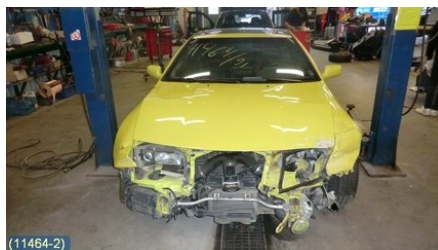

### Vehicle - Nissan 240ZX, 280ZX, 300ZX

Chassi no.:	Model year:	Milage:	Fuel:
ORGZ32U0002916	1991	18.255	Bensin
Colour:	Colour code:	Interior:	Interior code:
GUL	EH7	SVART SKINN	G
Gearbox:	Gearbox no.:	Gearbox ratio:	Group code:
5VXL	-	-	-
Engine:	Engine code:	Manufacturing date:	Registration date:
3,0T (208KW)	VG30DETT (KOMP 8-9 BAR) -		19960529
Description:			
2DCOUPÉ TARGA 3,0 5VXLSERVO ABS ACC C-LÅS			