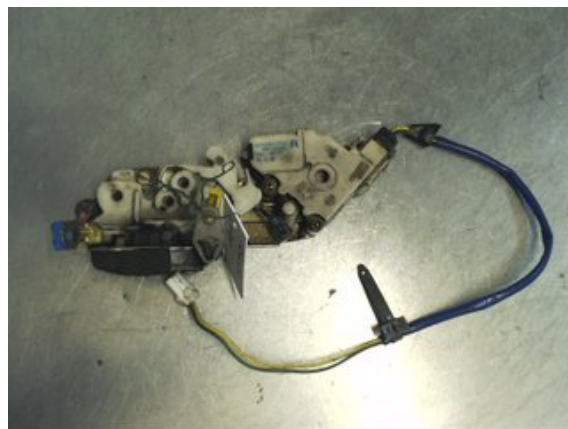

Tel.: 019-450690

Fax: 019-450692

www.svenskbilatervinning.se

Part - Lock case Door lock

Stock no.:	Position:	Quality:	Fits fr./to m.y
W113255	Right	A	-
New code:	Manufacturer:	Manufacturer no.:	Original no.:
	-	OHI /JIDECO	80550_37P00
Description: HÖGER INK C-MOT, 2 STIFT			

Vehicle - Nissan 240ZX, 280ZX, 300ZX

Chassi no.:	Model year:	Milage:	Fuel:
ORGZ32U0002916	1991	18.255	Bensin
Colour:	Colour code:	Interior:	Interior code:
GUL	EH7	SVART SKINN	G
Gearbox:	Gearbox no.:	Gearbox ratio:	Group code:
5VXL	-	-	-
Engine:	Engine code:	Manufacturing date:	Registration date:
3,0T (208KW)	VG30DETT (KOMP 8-9 BAR) -		19960529
Description: 2DCOUPÉ TARGA 3,0 5VXLSERVO ABS ACC C-LÅS			