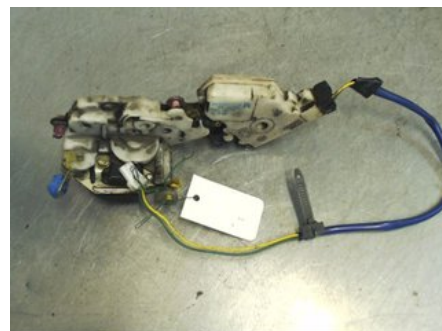

Tel.: 019-450690

Fax: 019-450692

www.svenskbilatervinning.se

Part - Lock case Door lock

Stock no.:	Position:	Quality:	Fits fr./to m.y
W113255	Right	A	-
New code:	Manufacturer:	Manufacturer no.:	Original no.:
	-	OHI /JIDECO	80550_37P00
Description: HÖGER INK C-MOT, 2 STIFT			

Vehicle - Nissan 240ZX, 280ZX, 300ZX

Chassi no.:	Model year:	Milage:	Fuel:
ORGZ32U0002916	1991	18.255	Bensin
Colour:	Colour code:	Interior:	Interior code:
GUL	EH7	SVART SKINN	G
Gearbox:	Gearbox no.:	Gearbox ratio:	Group code:
5VXL	-	-	-
Engine:	Engine code:	Manufacturing date:	Registration date:
3,0T (208KW)	VG30DETT (KOMP 8-9 BAR) -		19960529
Description: 2DCOUPÉ TARGA 3,0 5VXLSERVO ABS ACC C-LÅS			