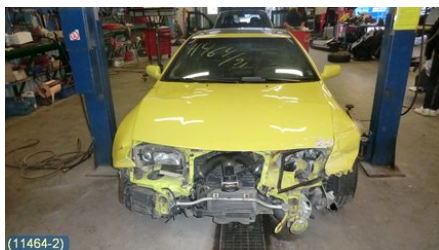

Tel.: 019-450690

Fax: 019-450692

www.svenskbilatervinning.se

Part - Seat belt buckle / Stop

Stock no.:	Position:	Quality:	Fits fr./to m.y
W113248	Left rear	A	-
New code:	Manufacturer:	Manufacturer no.:	Original no.:
	-	VÄNSTER BAK	NSB1056
Description:			
SVART			

Vehicle - Nissan 240ZX, 280ZX, 300ZX

Chassi no.:	Model year:	Milage:	Fuel:
ORGZ32U0002916	1991	18.255	Bensin
Colour:	Colour code:	Interior:	Interior code:
GUL	EH7	SVART SKINN	G
Gearbox:	Gearbox no.:	Gearbox ratio:	Group code:
5VXL	-	-	-
Engine:	Engine code:	Manufacturing date:	Registration date:
3,0T (208KW)	VG30DETT (KOMP 8-9 BAR) -		19960529
Description:			
2DCOUPÉ TARGA 3,0 5VXLSERVO ABS ACC C-LÅS			