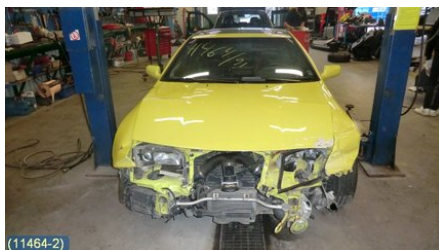

Tel.: 019-450690

Fax: 019-450692

www.svenskbilatervinning.se

Part - Rubber bellow / Tube

Stock no.:	Position:	Quality:	Fits fr./to m.y
W113223		A	-
New code:	Manufacturer:	Manufacturer no.:	Original no.:
	-	HÖGER	75370 26852
Description:			
MELLAN INTERCOOLER & SPJÄLLHUS			

Vehicle - Nissan 240ZX, 280ZX, 300ZX

Chassi no.:	Model year:	Milage:	Fuel:
ORGZ32U0002916	1991	18.255	Bensin
Colour:	Colour code:	Interior:	Interior code:
GUL	EH7	SVART SKINN	G
Gearbox:	Gearbox no.:	Gearbox ratio:	Group code:
5VXL	-	-	-
Engine:	Engine code:	Manufacturing date:	Registration date:
3,0T (208KW)	VG30DETT (KOMP 8-9 BAR) -		19960529
Description:			
2DCOUPÉ TARGA 3,0 5VXLSERVO ABS ACC C-LÅS			