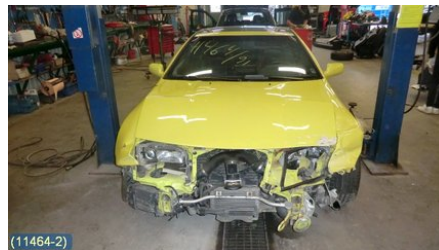

Tel.: 019-450690

Fax: 019-450692

www.svenskbilatervinning.se

Part - Rubber bellow / Tube

Stock no.:	Position:	Quality:	Fits fr./to m.y
W113222		A	-
New code:	Manufacturer:	Manufacturer no.:	Original no.:
	-	VÄNSTER	-
Description:			
MELLAN TURBO & INTERCOOLER			

Vehicle - Nissan 240ZX, 280ZX, 300ZX

Chassi no.:	Model year:	Milage:	Fuel:
ORGZ32U0002916	1991	18.255	Bensin
Colour:	Colour code:	Interior:	Interior code:
GUL	EH7	SVART SKINN	G
Gearbox:	Gearbox no.:	Gearbox ratio:	Group code:
5VXL	-	-	-
Engine:	Engine code:	Manufacturing date:	Registration date:
3,0T (208KW)	VG30DETT (KOMP 8-9 BAR) -		19960529
Description:			
2DCOUPÉ TARGA 3,0 5VXLSERVO ABS ACC C-LÅS			