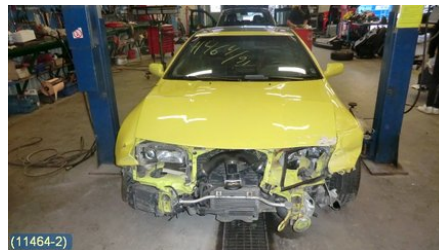

### Vehicle - Nissan 240ZX, 280ZX, 300ZX

Chassi no.:	Model year:	Milage:	Fuel:
ORGZ32U0002916	1991	18.255	Bensin
Colour:	Colour code:	Interior:	Interior code:
GUL	EH7	SVART SKINN	G
Gearbox:	Gearbox no.:	Gearbox ratio:	Group code:
5VXL	-	-	-
Engine:	Engine code:	Manufacturing date:	Registration date:
3,0T (208KW)	VG30DETT (KOMP 8-9 BAR) -		19960529
Description:	2DCOUBE TARGA 3,0 5VXLSERVO ABS ACC C-LÅS		