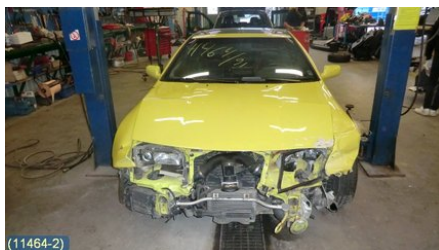

Vehicle - Nissan 240ZX, 280ZX, 300ZX

Chassi no.:	Model year:	Milage:	Fuel:
ORGZ32U0002916	1991	18.255	Bensin
Colour:	Colour code:	Interior:	Interior code:
GUL	EH7	SVART SKINN	G
Gearbox:	Gearbox no.:	Gearbox ratio:	Group code:
5VXL	-	-	-
Engine:	Engine code:	Manufacturing date:	Registration date:
3,0T (208KW)	VG30DETT (KOMP 8-9 BAR) -	-	19960529
Description:			
2DCOUPÉ TARGA 3,0 5VXLSERVO ABS ACC C-LÅS			