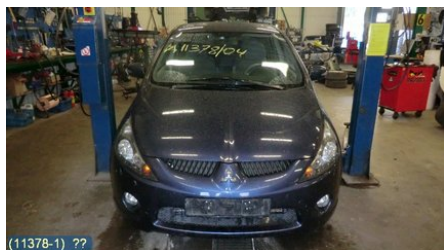

Tel.: 019-450690

Fax: 019-450692

www.svenskbilatervinning.se

Part - Engine Beam

Stock no.:	Position:	Quality:	Fits fr./to m.y
W112764		A*	-
		-	
New code:	Manufacturer:	Manufacturer no.:	Original no.:
	-	LÄNGSGÅENDE BALKEN	-
Description:			
INK FRÄMRE UNDRE MOTORFÄSTE			

Vehicle - Mitsubishi Grandis

Chassi no.:	Model year:	Milage:	Fuel:
JMBLNNA4W4Z003779	2004	11.203	Bensin
Colour:	Colour code:	Interior:	Interior code:
BLÅ	T65	L-GRÅ	22T
Gearbox:	Gearbox no.:	Gearbox ratio:	Group code:
5VXL	F5M42 2V4C1 BY4698	-	-
Engine:	Engine code:	Manufacturing date:	Registration date:
2,4 (121KW)	4G69 (KOMP 13,5-14,5 BAR)	200407	20041105
Description:			
,5DCBI 2,4 5VXL ABS ACCTCL SERVO FÄRDD			