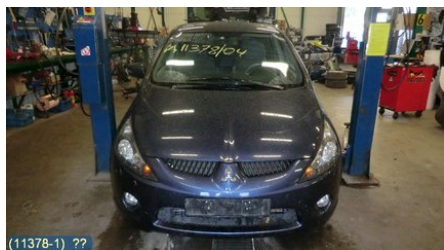

Tel.: 019-450690

Fax: 019-450692

www.svenskbilatervinning.se

Part - Rear window Wiper arm

Stock no.:	Position:	Quality:	Fits fr./to m.y
W111825		A	-
New code:	Manufacturer:	Manufacturer no.:	Original no.:
	-	39852	-
Description:			
PLASTARM			

Vehicle - Mitsubishi Grandis

Chassi no.:	Model year:	Milage:	Fuel:
JMBLNNA4W4Z003779	2004	11.203	Bensin
Colour:	Colour code:	Interior:	Interior code:
BLÅ	T65	L-GRÅ	22T
Gearbox:	Gearbox no.:	Gearbox ratio:	Group code:
5VXL	F5M42 2V4C1 BY4698	-	-
Engine:	Engine code:	Manufacturing date:	Registration date:
2,4 (121KW)	4G69 (KOMP 13,5-14,5 BAR)	200407	20041105
Description:			
,5DCBI 2,4 5VXL ABS ACCTCL SERVO FÄRDD			