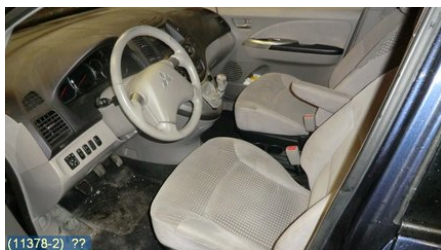

Vehicle - Mitsubishi Grandis

Chassi no.:	Model year:	Milage:	Fuel:
JMBLNNA4W4Z003779	2004	11.203	Bensin
Colour:	Colour code:	Interior:	Interior code:
BLÅ	T65	L-GRÅ	22T
Gearbox:	Gearbox no.:	Gearbox ratio:	Group code:
5VXL	F5M42 2V4C1 BY4698	-	-
Engine:	Engine code:	Manufacturing date:	Registration date:
2,4 (121KW)	4G69 (KOMP 13,5-14,5 BAR)	200407	20041105
Description:			
,5DCBI 2,4 5VXL ABS ACCTCL SERVO FÄRDD			