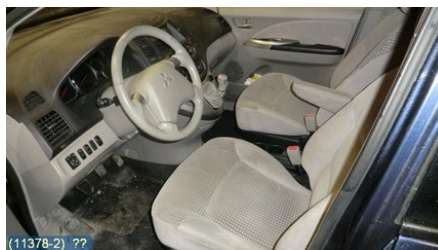

Vehicle - Mitsubishi Grandis

Chassi no.:	Model year:	Milage:	Fuel:
JMBLNNA4W4Z003779	2004	11.203	Bensin
Colour:	Colour code:	Interior:	Interior code:
BLÅ	T65	L-GRÅ	22T
Gearbox:	Gearbox no.:	Gearbox ratio:	Group code:
5VXL	F5M42 2V4C1 BY4698	-	-
Engine:	Engine code:	Manufacturing date:	Registration date:
2,4 (121KW)	4G69 (KOMP 13,5-14,5 BAR)	200407	20041105
Description:			
,5DCBI 2,4 5VXL ABS ACCTCL SERVO FÄRDD