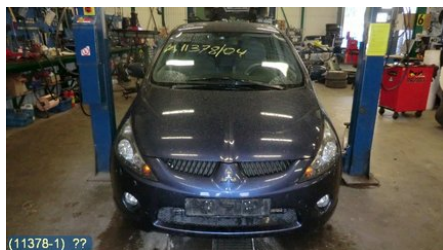

Tel.: 019-450690

Fax: 019-450692

www.svenskbilatervinning.se

Part - Other relay

Stock no.:	Position:	Quality:	Fits fr./to m.y
W108104		A	-
New code:	Manufacturer:	Manufacturer no.:	Original no.:
	DENSO	068000-5300 DENSO	1257A002
Description:			
OIL LEVEL RELAY, 5 STIFT			

Vehicle - Mitsubishi Grandis

Chassi no.:	Model year:	Milage:	Fuel:
JMBLNNA4W4Z003779	2004	11.203	Bensin
Colour:	Colour code:	Interior:	Interior code:
BLÅ	T65	L-GRÅ	22T
Gearbox:	Gearbox no.:	Gearbox ratio:	Group code:
5VXL	F5M42 2V4C1 BY4698	-	-
Engine:	Engine code:	Manufacturing date:	Registration date:
2,4 (121KW)	4G69 (KOMP 13,5-14,5 BAR)	200407	20041105
Description:			
,5DCBI 2,4 5VXL ABS ACCTCL SERVO FÄRDD			