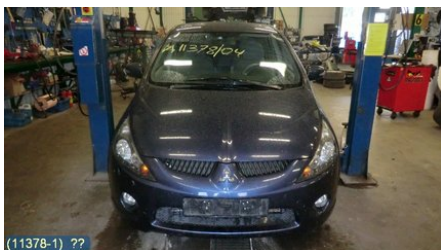

Vehicle - Mitsubishi Grandis

Chassi no.:	Model year:	Milage:	Fuel:
JMBLNNA4W4Z003779	2004	11.203	Bensin
Colour:	Colour code:	Interior:	Interior code:
BLÅ	T65	L-GRÅ	22T
Gearbox:	Gearbox no.:	Gearbox ratio:	Group code:
5VXL	F5M42 2V4C1 BY4698	-	-
Engine:	Engine code:	Manufacturing date:	Registration date:
2,4 (121KW)	4G69 (KOMP 13,5-14,5 BAR)	200407	20041105

Description:

,5DCBI 2,4 5VXL ABS ACCTCL SERVO FÄRDD