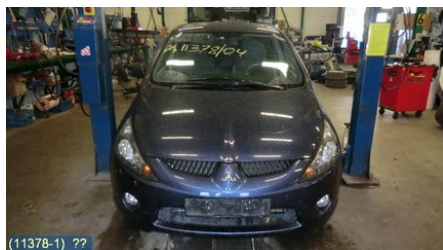

Tel.: 019-450690

Fax: 019-450692

www.svenskbilatervinning.se

Part - Switch Antislip

Stock no.:	Position:	Quality:	Fits fr./to m.y
W106540		A	-
New code:	Manufacturer:	Manufacturer no.:	Original no.:
	-	-	-
Description:			
1 KNAPP, 6 STIFT			

Vehicle - Mitsubishi Grandis

Chassi no.:	Model year:	Milage:	Fuel:
JMBLNNA4W4Z003779	2004	11.203	Bensin
Colour:	Colour code:	Interior:	Interior code:
BLÅ	T65	L-GRÅ	22T
Gearbox:	Gearbox no.:	Gearbox ratio:	Group code:
5VXL	F5M42 2V4C1 BY4698	-	-
Engine:	Engine code:	Manufacturing date:	Registration date:
2,4 (121KW)	4G69 (KOMP 13,5-14,5 BAR)	200407	20041105
Description:			
,5DCBI 2,4 5VXL ABS ACCTCL SERVO FÄRDD			