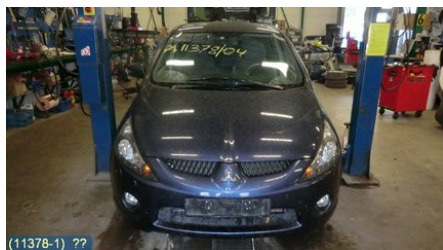

Tel.: 019-450690

Fax: 019-450692

www.svenskbilatervinning.se

Part - Fog light Switches

Stock no.:	Position:	Quality:	Fits fr./to m.y
W106535		A	-
New code:	Manufacturer:	Manufacturer no.:	Original no.:
	-	-	-
Description:			
2 KNAPPAR, 6 STIFT			

Vehicle - Mitsubishi Grandis

Chassi no.:	Model year:	Milage:	Fuel:
JMBLNNA4W4Z003779	2004	11.203	Bensin
Colour:	Colour code:	Interior:	Interior code:
BLÅ	T65	L-GRÅ	22T
Gearbox:	Gearbox no.:	Gearbox ratio:	Group code:
5VXL	F5M42 2V4C1 BY4698	-	-
Engine:	Engine code:	Manufacturing date:	Registration date:
2,4 (121KW)	4G69 (KOMP 13,5-14,5 BAR)	200407	20041105
Description:			
,5DCBI 2,4 5VXL ABS ACCTCL SERVO FÄRDD			