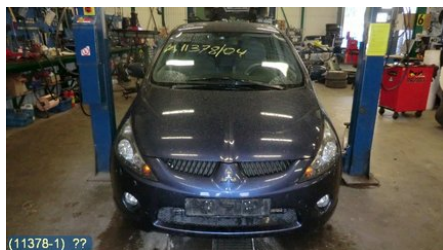

Tel.: 019-450690

Fax: 019-450692

www.svenskbilatervinning.se

Part - Hazard light Switches

| | | | |
|------------------|---------------|-------------------|-----------------|
| Stock no.: | Position: | Quality: | Fits fr./to m.y |
| W105657 | | A | - |
| New code: | Manufacturer: | Manufacturer no.: | Original no.: |
| | - | - | MR962274 |
| Description: | | | |
| 1 KNAPP, 4 STIFT | | | |

Vehicle - Mitsubishi Grandis

| | | | |
|--|---------------------------|---------------------|--------------------|
| Chassi no.: | Model year: | Milage: | Fuel: |
| JMBLNNA4W4Z003779 | 2004 | 11.203 | Bensin |
| Colour: | Colour code: | Interior: | Interior code: |
| BLÅ | T65 | L-GRÅ | 22T |
| Gearbox: | Gearbox no.: | Gearbox ratio: | Group code: |
| 5VXL | F5M42 2V4C1 BY4698 | - | - |
| Engine: | Engine code: | Manufacturing date: | Registration date: |
| 2,4 (121KW) | 4G69 (KOMP 13,5-14,5 BAR) | 200407 | 20041105 |
| Description: | | | |
| ,5DCBI 2,4 5VXL ABS ACCTCL SERVO FÄRDD | | | |