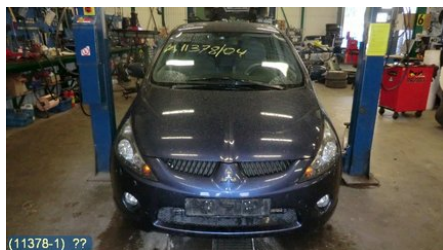

Tel.: 019-450690

Fax: 019-450692

www.svenskbilatervinning.se

Part - Other Switches

Stock no.:	Position:	Quality:	Fits fr./to m.y
W105500		A	-
New code:	Manufacturer:	Manufacturer no.:	Original no.:
	NILES	46100 NILES	-
Description:			
HEAT, 1 KNAPP, 6 STIFT			

Vehicle - Mitsubishi Grandis

Chassi no.:	Model year:	Milage:	Fuel:
JMBLNNA4W4Z003779	2004	11.203	Bensin
Colour:	Colour code:	Interior:	Interior code:
BLÅ	T65	L-GRÅ	22T
Gearbox:	Gearbox no.:	Gearbox ratio:	Group code:
5VXL	F5M42 2V4C1 BY4698	-	-
Engine:	Engine code:	Manufacturing date:	Registration date:
2,4 (121KW)	4G69 (KOMP 13,5-14,5 BAR)	200407	20041105
Description:			
,5DCBI 2,4 5VXL ABS ACCTCL SERVO FÄRDD			