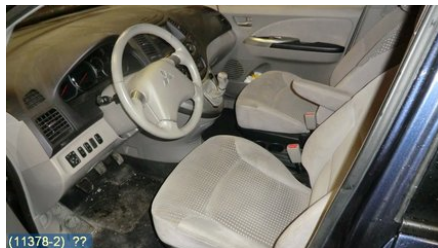

Vehicle - Mitsubishi Grandis

Chassi no.:	Model year:	Milage:	Fuel:
JMBLNNA4W4Z003779	2004	11.203	Bensin
Colour:	Colour code:	Interior:	Interior code:
BLÅ	T65	L-GRÅ	22T
Gearbox:	Gearbox no:	Gearbox ratio:	Group code:
5VXL	F5M42 2V4C1 BY4698	-	-
Engine:	Engine code:	Manufacturing date:	Registration date:
2,4 (121KW)	4G69 (KOMP 13,5-14,5 BAR)	200407	20041105
Description: ,5DCBI 2,4 5VXL ABS ACCTCL SERVO FÄRDD