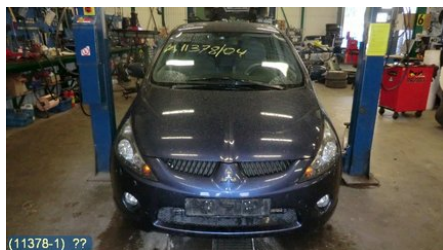

Tel.: 019-450690

Fax: 019-450692

www.svenskbilatervinning.se

Part - Door handle

Stock no.:	Position:	Quality:	Fits fr./to m.y
W97316	Inner left rear	A	-
New code:	Manufacturer:	Manufacturer no.:	Original no.:
-	-	L-GRÅ	MN105359
Description:			
VÄNSTER BAK INK FÄSTE			

Vehicle - Mitsubishi Grandis

Chassi no.:	Model year:	Milage:	Fuel:
JMBLNNA4W4Z003779	2004	11.203	Bensin
Colour:	Colour code:	Interior:	Interior code:
BLÅ	T65	L-GRÅ	22T
Gearbox:	Gearbox no.:	Gearbox ratio:	Group code:
5VXL	F5M42 2V4C1 BY4698	-	-
Engine:	Engine code:	Manufacturing date:	Registration date:
2,4 (121KW)	4G69 (KOMP 13,5-14,5 BAR)	200407	20041105
Description:			
,5DCBI 2,4 5VXL ABS ACCTCL SERVO FÄRDD			