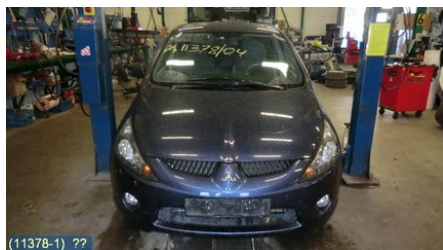

Vehicle - Mitsubishi Grandis

Chassi no.:	Model year:	Milage:	Fuel:
JMBLNNA4W4Z003779	2004	11.203	Bensin
Colour:	Colour code:	Interior:	Interior code:
BLÅ	T65	L-GRÅ	22T
Gearbox:	Gearbox no.:	Gearbox ratio:	Group code:
5VXL	F5M42 2V4C1 BY4698	-	-
Engine:	Engine code:	Manufacturing date:	Registration date:
2,4 (121KW)	4G69 (KOMP 13,5-14,5 BAR)	200407	20041105
Description: ,5DCBI 2,4 5VXL ABS ACCTCL SERVO FÄRDD			