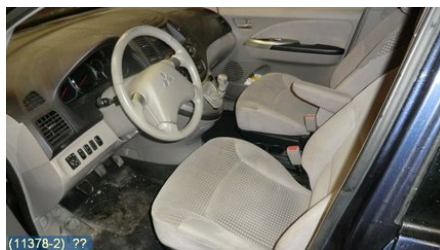

Vehicle - Mitsubishi Grandis

Chassi no.:	Model year:	Milage:	Fuel:
JMBLNNA4W4Z003779	2004	11.203	Bensin
Colour:	Colour code:	Interior:	Interior code:
BLÅ	T65	L-GRÅ	22T
Gearbox:	Gearbox no.:	Gearbox ratio:	Group code:
5VXL	F5M42 2V4C1 BY4698	-	-
Engine:	Engine code:	Manufacturing date:	Registration date:
2,4 (121KW)	4G69 (KOMP 13,5-14,5 BAR)	200407	20041105
Description: ,5DCBI 2,4 5VXL ABS ACCTCL SERVO FÄRDD			