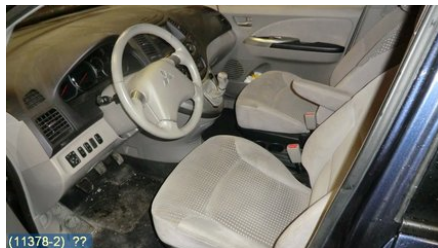

### Vehicle - Mitsubishi Grandis

Chassi no.:	Model year:	Milage:	Fuel:
JMBLNNA4W4Z003779	2004	11.203	Bensin
Colour:	Colour code:	Interior:	Interior code:
BLÅ	T65	L-GRÅ	22T
Gearbox:	Gearbox no.:	Gearbox ratio:	Group code:
5VXL	F5M42 2V4C1 BY4698	-	-
Engine:	Engine code:	Manufacturing date:	Registration date:
2,4 (121KW)	4G69 (KOMP 13,5-14,5 BAR)	200407	20041105
Description:			
,5DCBI 2,4 5VXL ABS ACCTCL SERVO FÄRDD			