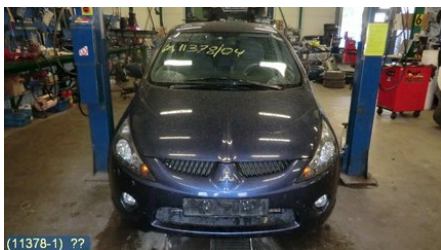

Vehicle - Mitsubishi Grandis

Chassi no.:	Model year:	Milage:	Fuel:
JMBLNNA4W4Z003779	2004	11.203	Bensin
Colour:	Colour code:	Interior:	Interior code:
BLÅ	T65	L-GRÅ	22T
Gearbox:	Gearbox no.:	Gearbox ratio:	Group code:
5VXL	F5M42 2V4C1 BY4698	-	-
Engine:	Engine code:	Manufacturing date:	Registration date:
2,4 (121KW)	4G69 (KOMP 13,5-14,5 BAR)	200407	20041105
Description:			
,5DCBI 2,4 5VXL ABS ACCTCL SERVO FÄRDD